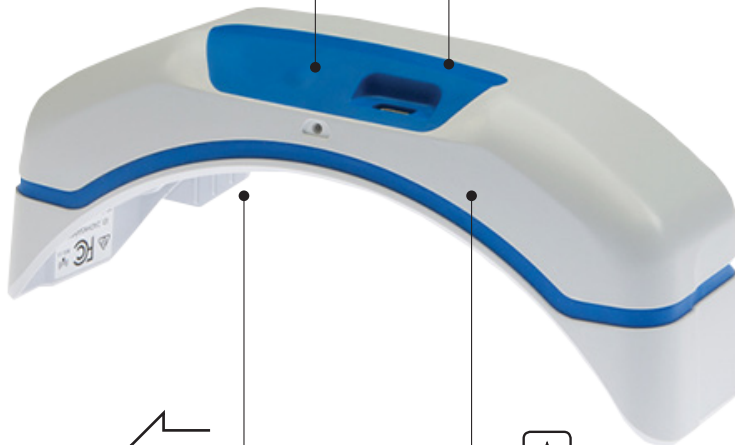

GATEWAY

Protected at a Glance.™

FEATURES AND BENEFITS

Connected. Ready.

The Gateway enables ANY Samaritan AED to be connected to a local WiFi network. Simply attach the Gateway, or purchase one with an AED, and your device can be monitored online ensuring your AED is rescue ready at all times!

Tough & Ready

Comes with a shock-proof carry case which encases both the AED & WiFi module.

Extra Protection

IP56 Certified protection from water and dust - the same level of protection as the Samaritan AEDs.

Retrofit

Able to be added to any Samaritan AED to upgrade it to a connected system. Can also be purchased with any new Samaritan AED in a bundle.

Simple Attachment

Simply clip the module onto the top of the AED.